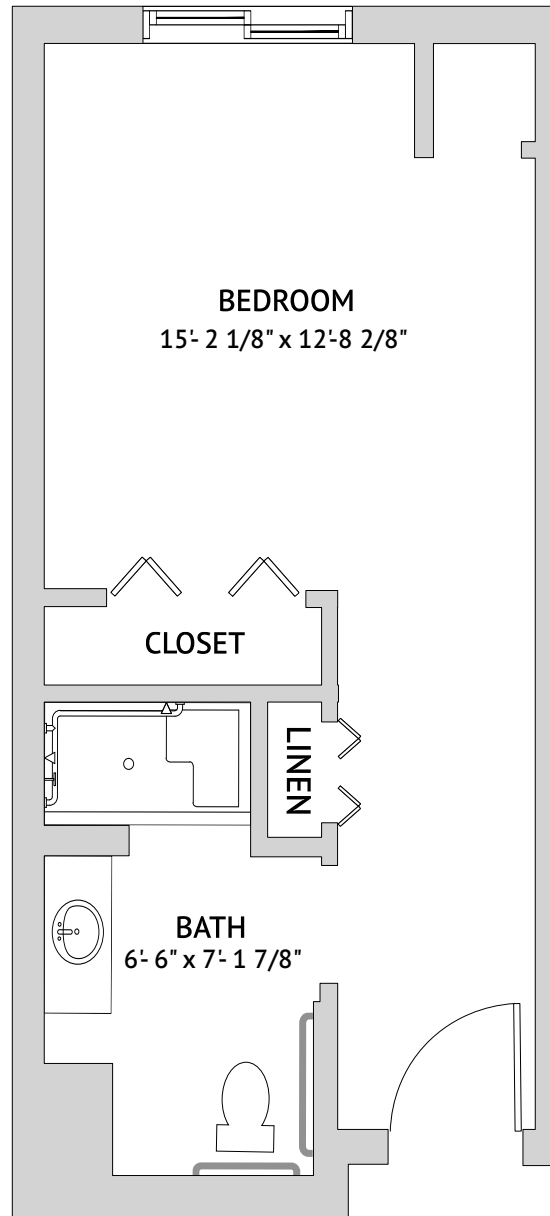

Starfish: Studio
393 Square Feet

Memory Care

1170 San Marco Road, Marco Island, FL 34145 | 239-970-4150 | watermarkmarcoisland.com

Floor plans are not to scale and are shown for comparative purposes only. Actual apartment floor plans may have minor variations.

Tigertail: Studio Large
506 Square Feet

Memory Care

1170 San Marco Road, Marco Island, FL 34145 | 239-970-4150 | watermarkmarcoisland.com

Floor plans are not to scale and are shown for comparative purposes only. Actual apartment floor plans may have minor variations.

Largo: Studio Den

525 Square Feet

Memory Care

1170 San Marco Road, Marco Island, FL 34145 | 239-970-4150 | watermarkmarcoisland.com

Floor plans are not to scale and are shown for comparative purposes only. Actual apartment floor plans may have minor variations.