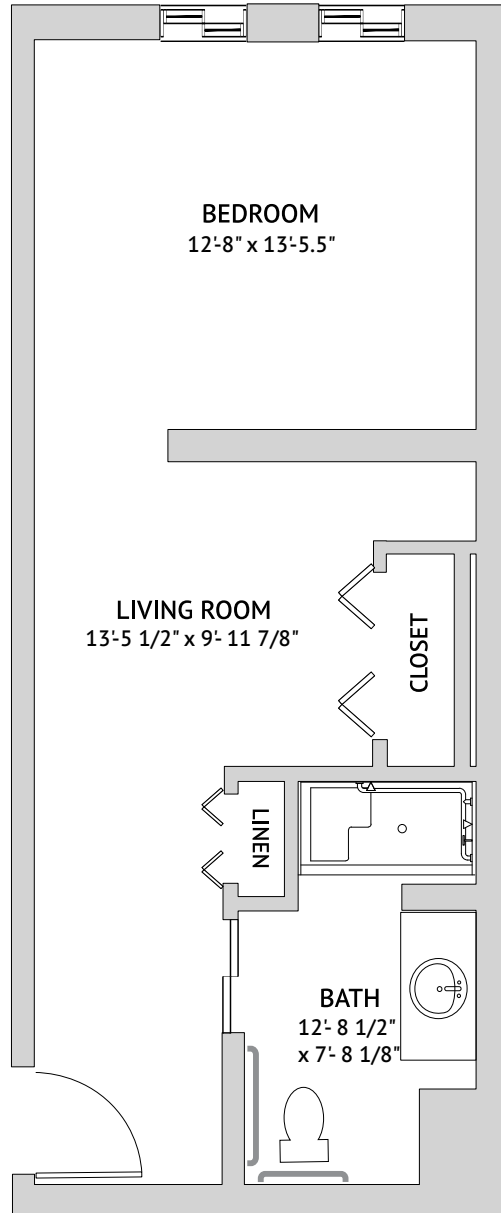

Starfish: Studio
393 Square Feet

Memory Care

1170 San Marco Road, Marco Island, FL 34145 | 239-970-4150 | watermarkmarcoisland.com

Floor plans are not to scale and are shown for comparative purposes only. Actual apartment floor plans may have minor variations.

Tigertail: Studio Large
506 Square Feet

Memory Care

1170 San Marco Road, Marco Island, FL 34145 | 239-970-4150 | watermarkmarcoisland.com

Floor plans are not to scale and are shown for comparative purposes only. Actual apartment floor plans may have minor variations.

Largo: Studio Den

525 Square Feet

Memory Care

1170 San Marco Road, Marco Island, FL 34145 | 239-970-4150 | watermarkmarcoisland.com

Floor plans are not to scale and are shown for comparative purposes only. Actual apartment floor plans may have minor variations.