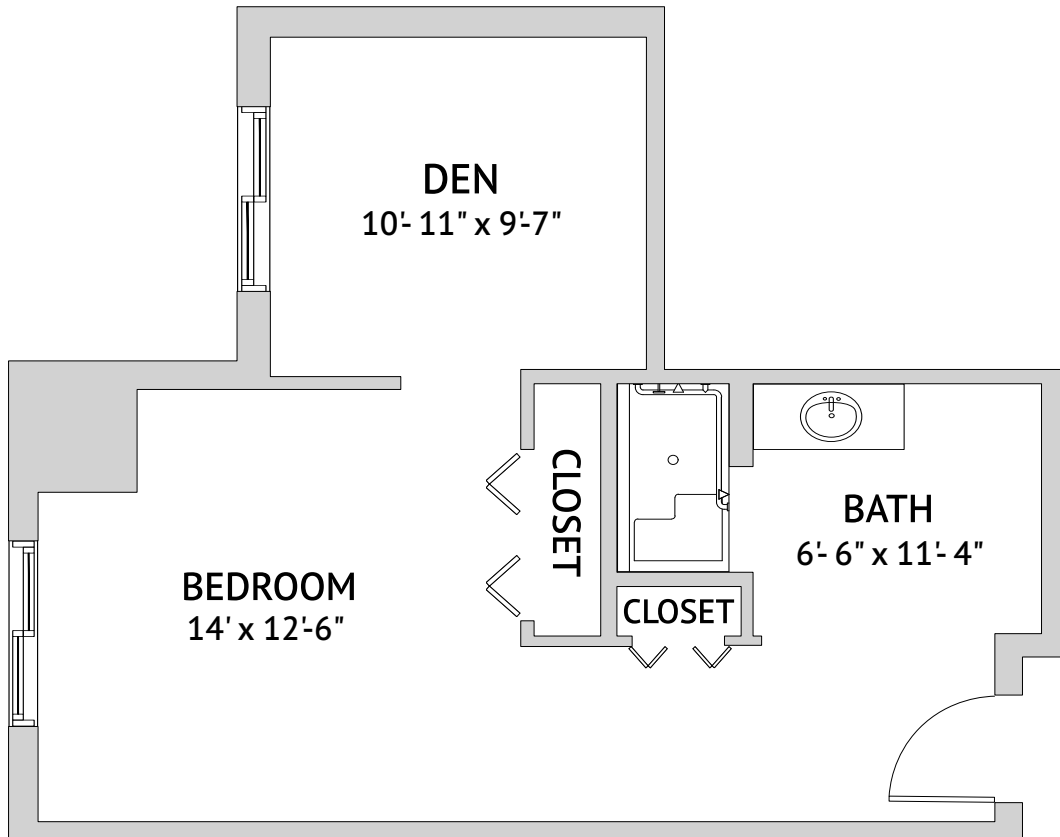

Starfish: Studio
393 Square Feet

Memory Care

1170 San Marco Road, Marco Island, FL 34145 | 239-970-4150 | watermarkmarcoisland.com

Floor plans are not to scale and are shown for comparative purposes only. Actual apartment floor plans may have minor variations.

Tigertail: Studio Large
506 Square Feet

Memory Care

1170 San Marco Road, Marco Island, FL 34145 | 239-970-4150 | watermarkmarcoisland.com

Floor plans are not to scale and are shown for comparative purposes only. Actual apartment floor plans may have minor variations.

Largo: Studio Den

525 Square Feet

Memory Care

1170 San Marco Road, Marco Island, FL 34145 | 239-970-4150 | watermarkmarcoisland.com

Floor plans are not to scale and are shown for comparative purposes only. Actual apartment floor plans may have minor variations.