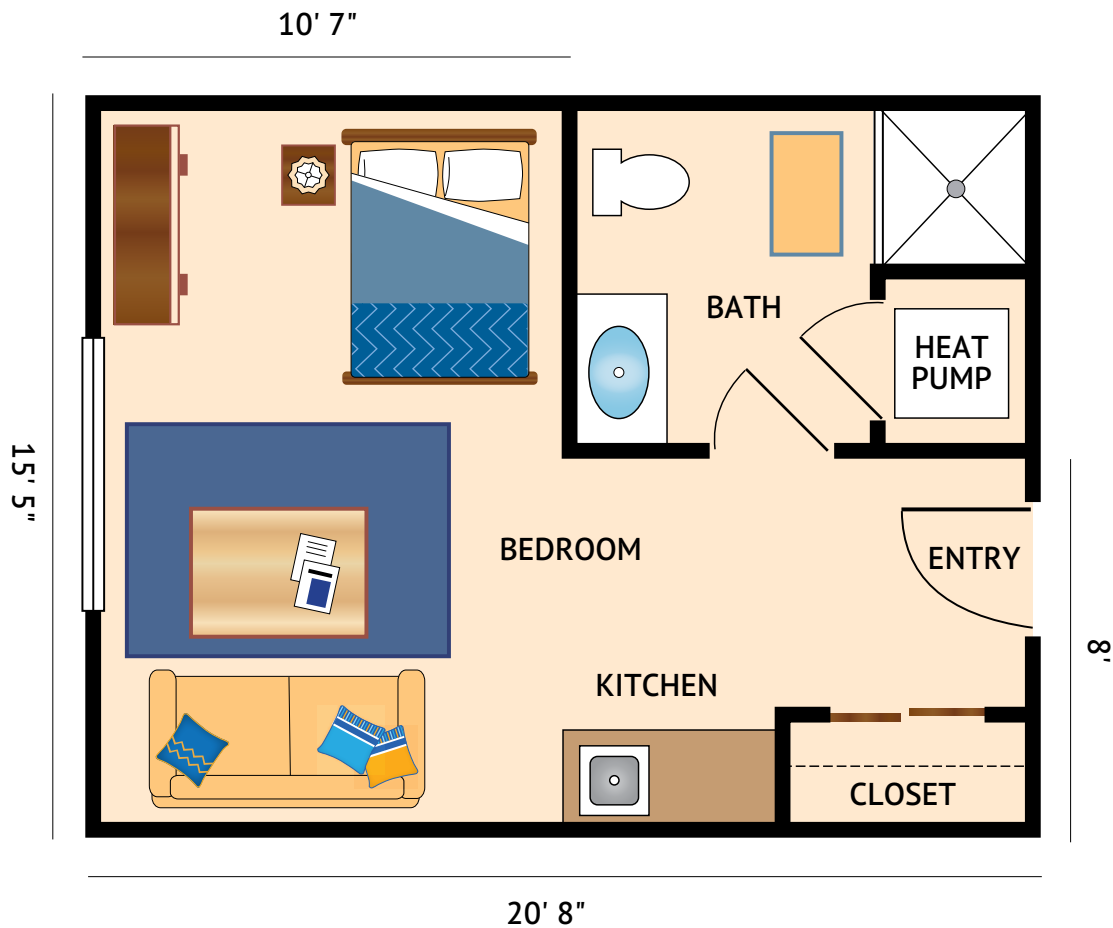

STUDIO
 358 Square Feet

Floor plans are not to scale and are shown for comparative purposes only.
 Actual apartment floor plans may have minor variations.

100 McAuley Drive • Rochester, NY 14610 585-218-9000 • legacycloverblossom.watermarkcommunities.com

STUDIO OPTIMA
338 Square Feet

Floor plans are not to scale and are shown for comparative purposes only.
Actual apartment floor plans may have minor variations.

100 McAuley Drive • Rochester, NY 14610 585-218-9000 • legacycloverblossom.watermarkcommunities.com