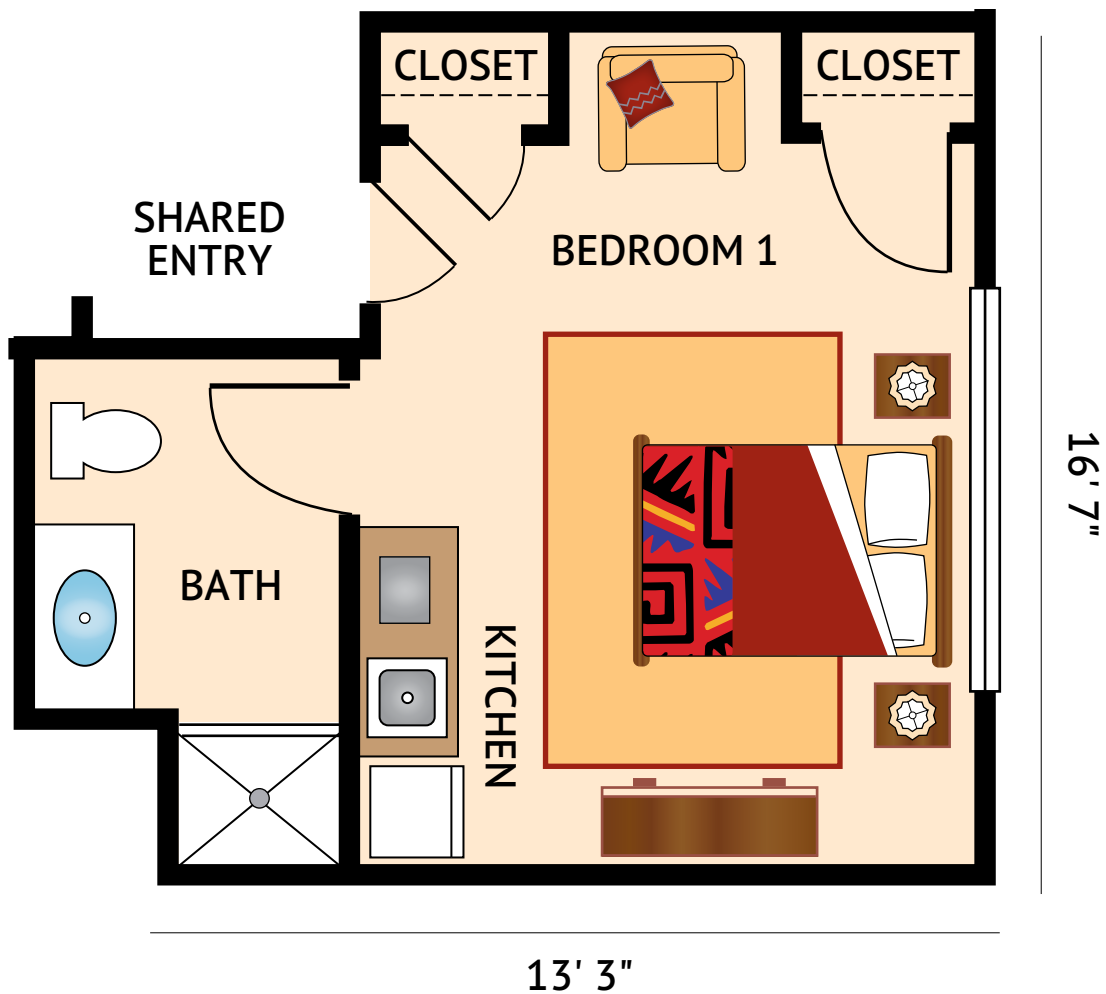

STUDIO
 358 Square Feet

Floor plans are not to scale and are shown for comparative purposes only.
 Actual apartment floor plans may have minor variations.

100 McAuley Drive • Rochester, NY 14610 585-218-9000 • legacycloverblossom.watermarkcommunities.com

STUDIO OPTIMA
338 Square Feet

Floor plans are not to scale and are shown for comparative purposes only.
Actual apartment floor plans may have minor variations.

100 McAuley Drive • Rochester, NY 14610 585-218-9000 • legacycloverblossom.watermarkcommunities.com