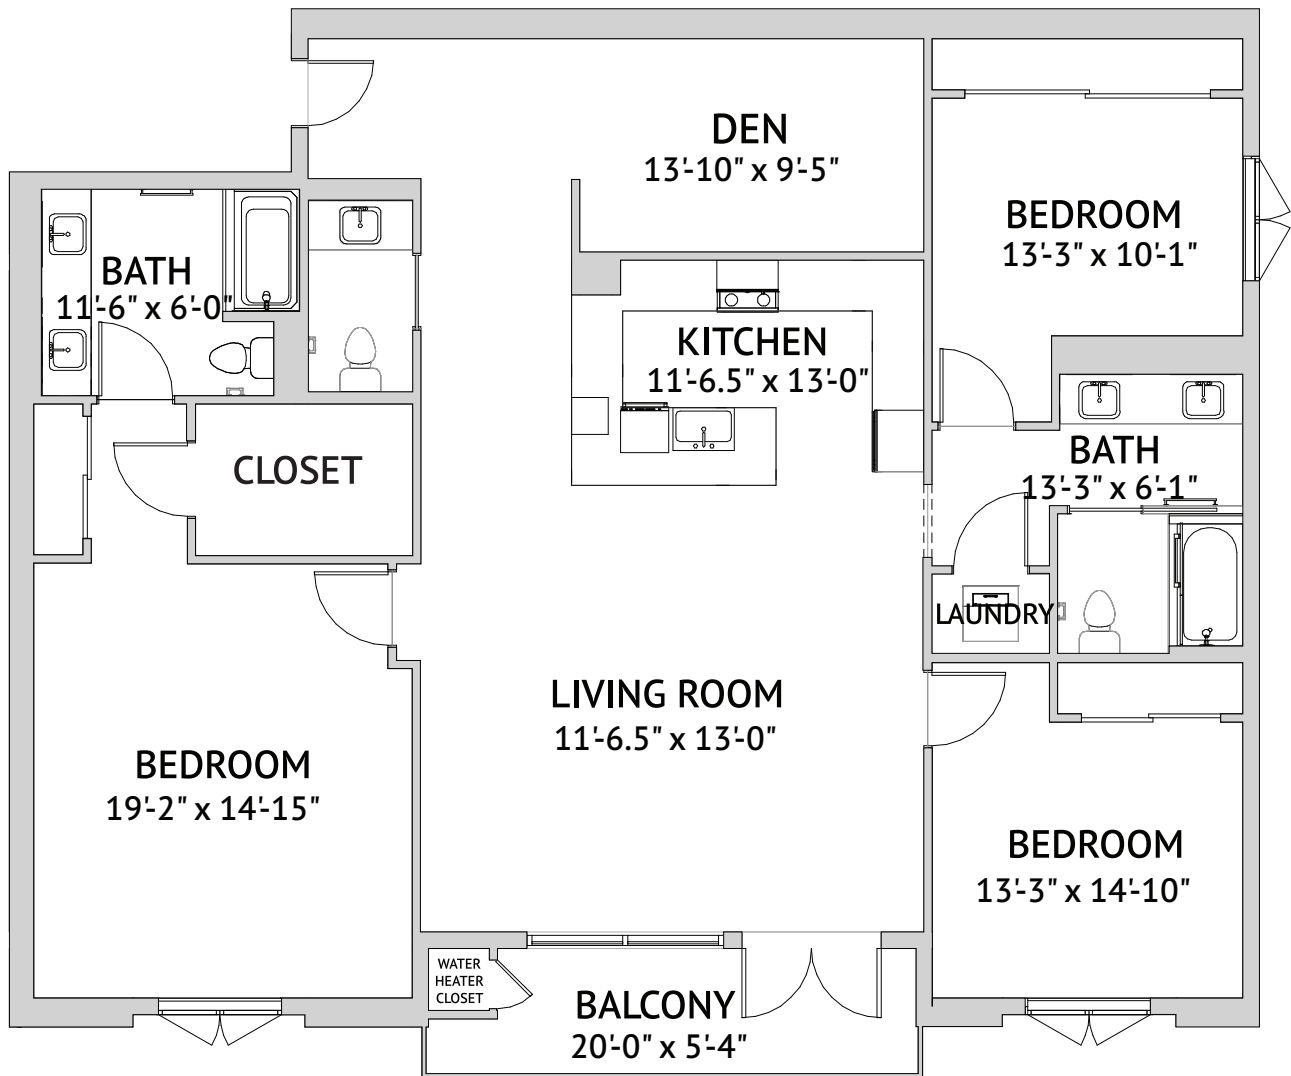

PROVINCE

以人為本

Active Adult Floor Plan

HIBISCUS – LARGE THREE BEDROOM 1,924 Square Feet

Floor plans are not to scale and are shown for comparative purposes only.
Actual apartment floor plans may have minor variations.

 A WATERMARK RETIREMENT COMMUNITYSM

398 West Valley Boulevard | San Gabriel, CA 91776
626-782-5992 (提供中文服務) | provincelifestyle.com

PROVINCE

以人為本

Active Adult Floor Plan

TRUMPET FLORA – THREE BEDROOM
1,787 Square Feet