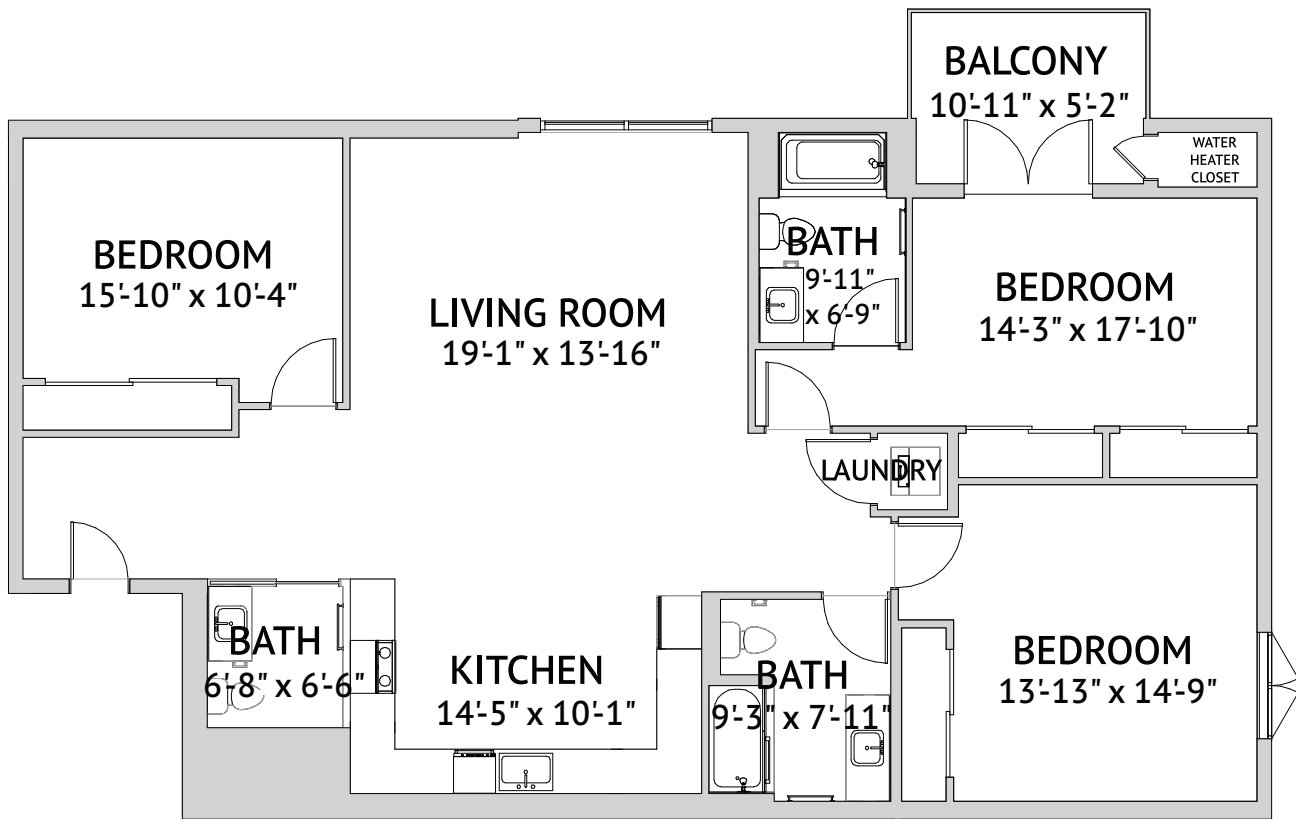

PROVINCE

以人為本

Active Adult Floor Plan

HIBISCUS – LARGE THREE BEDROOM 1,924 Square Feet

Floor plans are not to scale and are shown for comparative purposes only.
Actual apartment floor plans may have minor variations.

 A WATERMARK RETIREMENT COMMUNITYSM

398 West Valley Boulevard | San Gabriel, CA 91776
626-782-5992 (提供中文服務) | provincelifestyle.com

PROVINCE

以人為本

Active Adult Floor Plan

TRUMPET FLORA – THREE BEDROOM
1,787 Square Feet

Floor plans are not to scale and are shown for comparative purposes only.
Actual apartment floor plans may have minor variations.

 A WATERMARK RETIREMENT COMMUNITYSM

398 West Valley Boulevard | San Gabriel, CA 91776
626-782-5992 (提供中文服務) | provincelifestyle.com