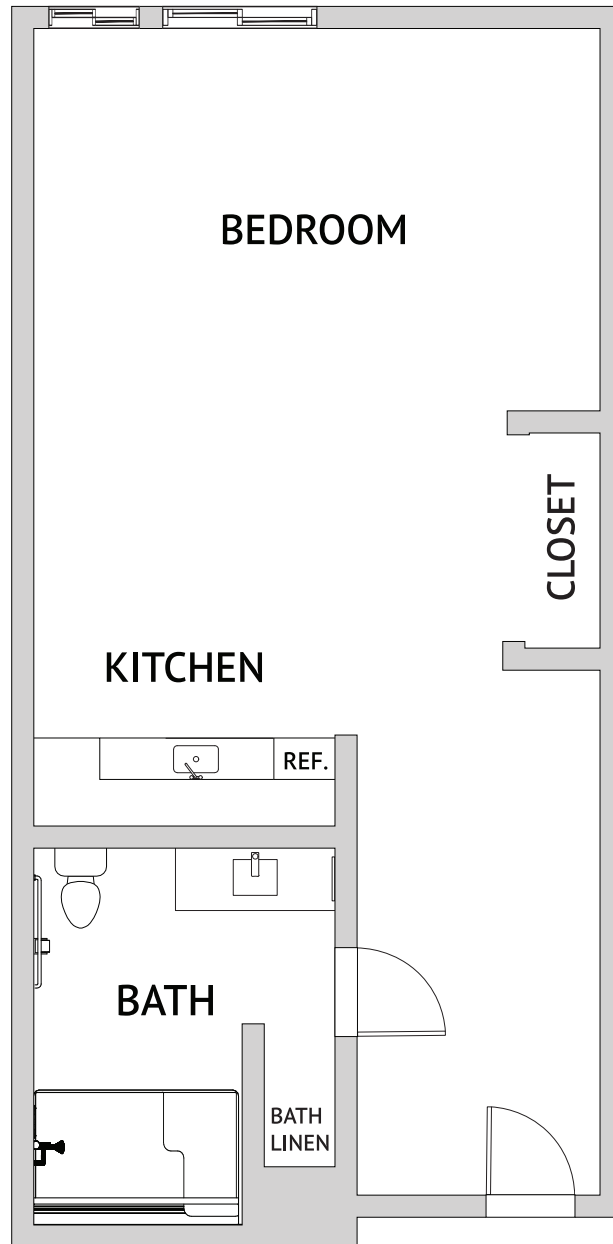

EARLIGOLD – STUDIO
491-517 Square Feet

Floor plans are not to scale and are shown for comparative purposes only.
Actual apartment floor plans may have minor variations.

CASTLEBRITE - STUDIO
327-468 Square Feet

Floor plans are not to scale and are shown for comparative purposes only.
Actual apartment floor plans may have minor variations.