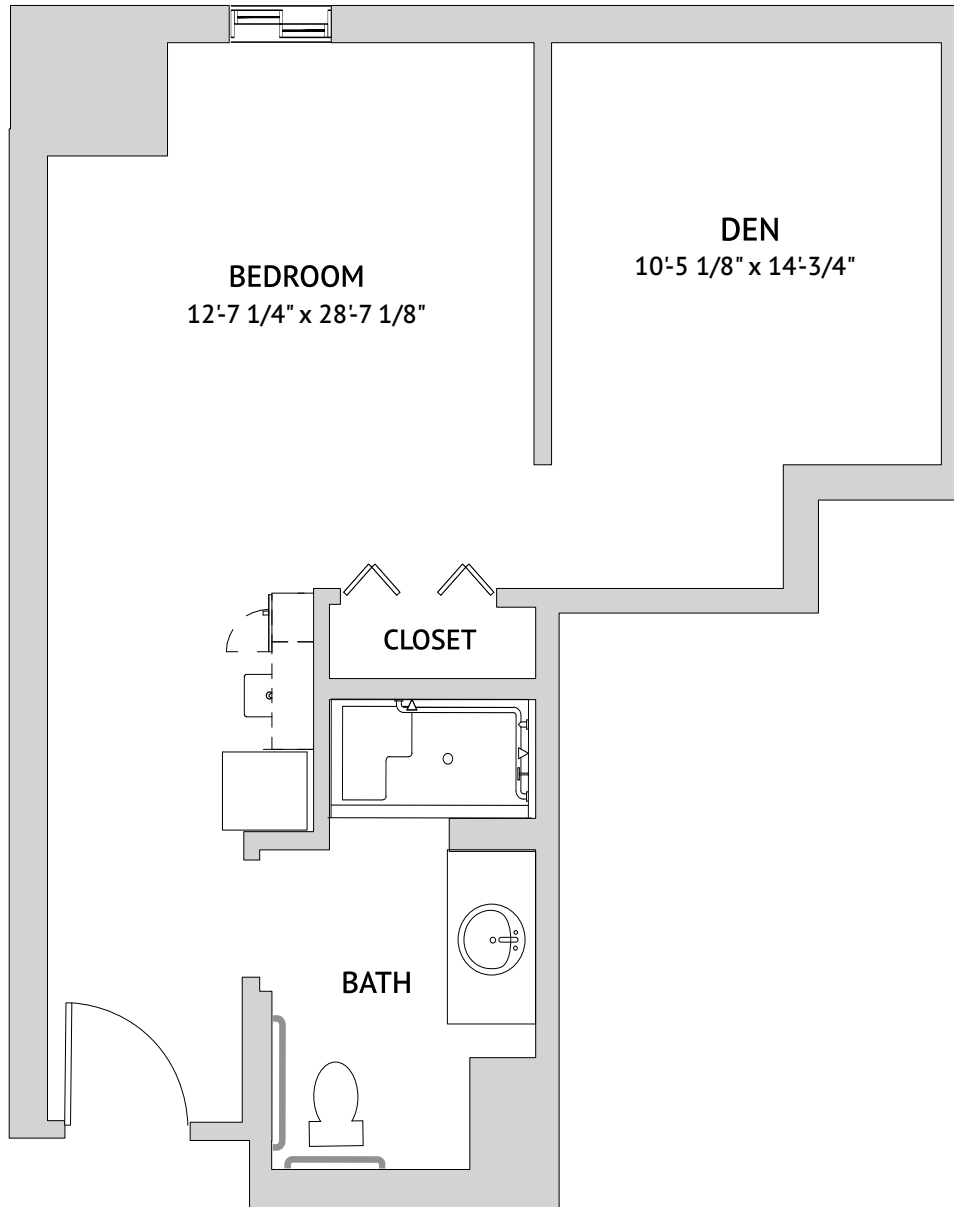

**Lido: Studio**  
400 Square Feet

**Assisted Living**

1170 San Marco Road, Marco Island, FL 34145 | 239-970-4150 | [watermarkmarcoisland.com](http://watermarkmarcoisland.com)

*Floor plans are not to scale and are shown for comparative purposes only. Actual apartment floor plans may have minor variations.*

**Seagull: Studio Den**

544 Square Feet

**Assisted Living**

1170 San Marco Road, Marco Island, FL 34145 | 239-970-4150 | watermarkmarcoisland.com

*Floor plans are not to scale and are shown for comparative purposes only. Actual apartment floor plans may have minor variations.*

**Marco: Large Studio**

799 Square Feet

**Assisted Living**

1170 San Marco Road, Marco Island, FL 34145 | 239-970-4150 | watermarkmarcoisland.com

*Floor plans are not to scale and are shown for comparative purposes only. Actual apartment floor plans may have minor variations.*