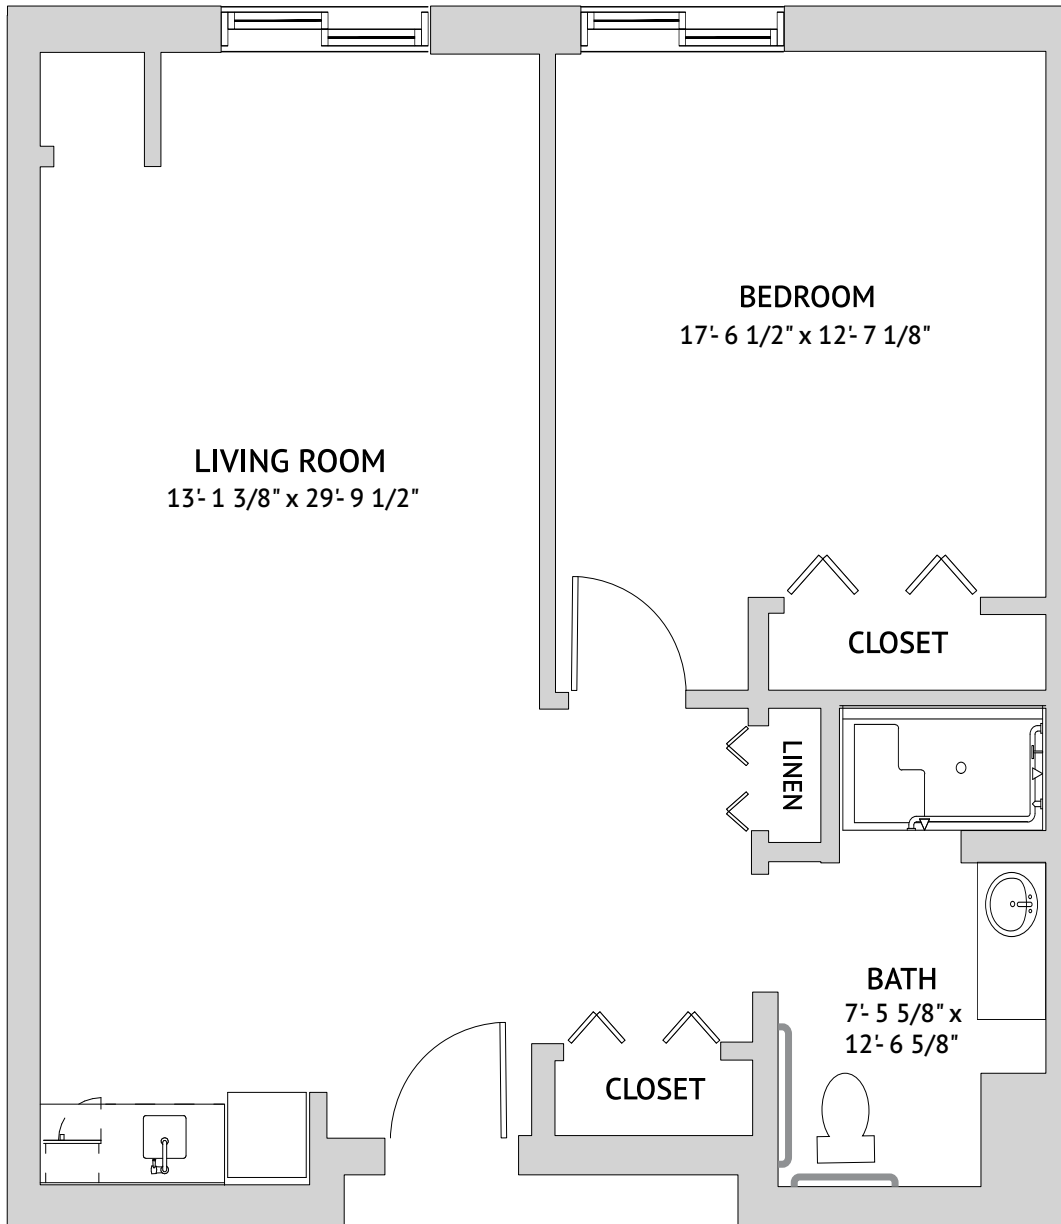

**Seagull: Studio Den**

544 Square Feet

**Assisted Living**

1170 San Marco Road, Marco Island, FL 34145 | 239-970-4150 | watermarkmarcoisland.com

*Floor plans are not to scale and are shown for comparative purposes only. Actual apartment floor plans may have minor variations.*

**Marco: Large Studio**

799 Square Feet

**Assisted Living**

1170 San Marco Road, Marco Island, FL 34145 | 239-970-4150 | watermarkmarcoisland.com

*Floor plans are not to scale and are shown for comparative purposes only. Actual apartment floor plans may have minor variations.*