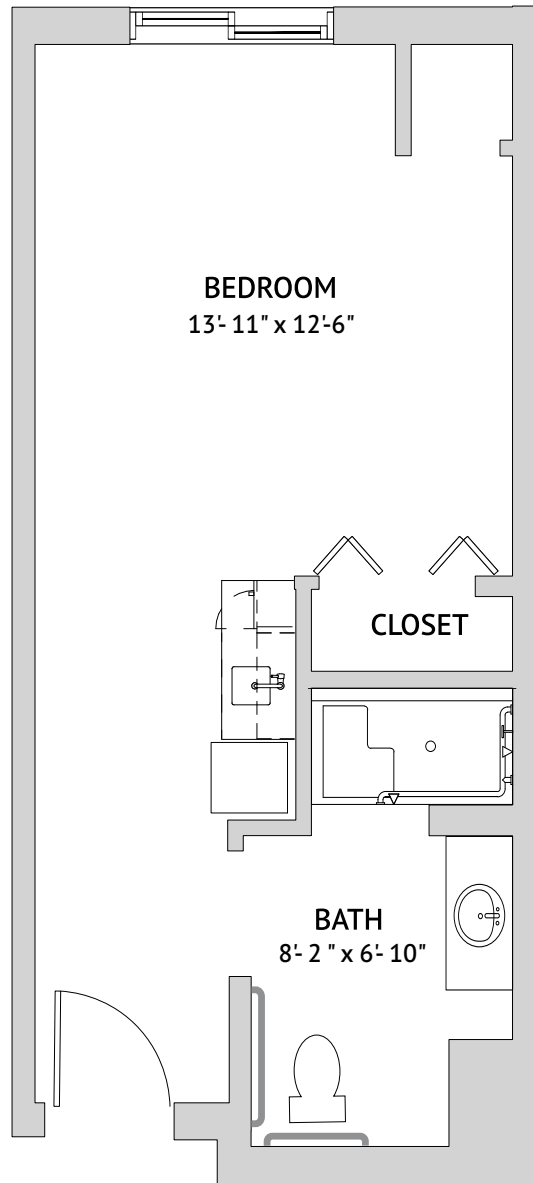

**Lido: Studio**  
400 Square Feet

**Assisted Living**

1170 San Marco Road, Marco Island, FL 34145 | 239-970-4150 | [watermarkmarcoisland.com](http://watermarkmarcoisland.com)

*Floor plans are not to scale and are shown for comparative purposes only. Actual apartment floor plans may have minor variations.*

**Seagull: Studio Den**

544 Square Feet

**Assisted Living**

1170 San Marco Road, Marco Island, FL 34145 | 239-970-4150 | watermarkmarcoisland.com

*Floor plans are not to scale and are shown for comparative purposes only. Actual apartment floor plans may have minor variations.*