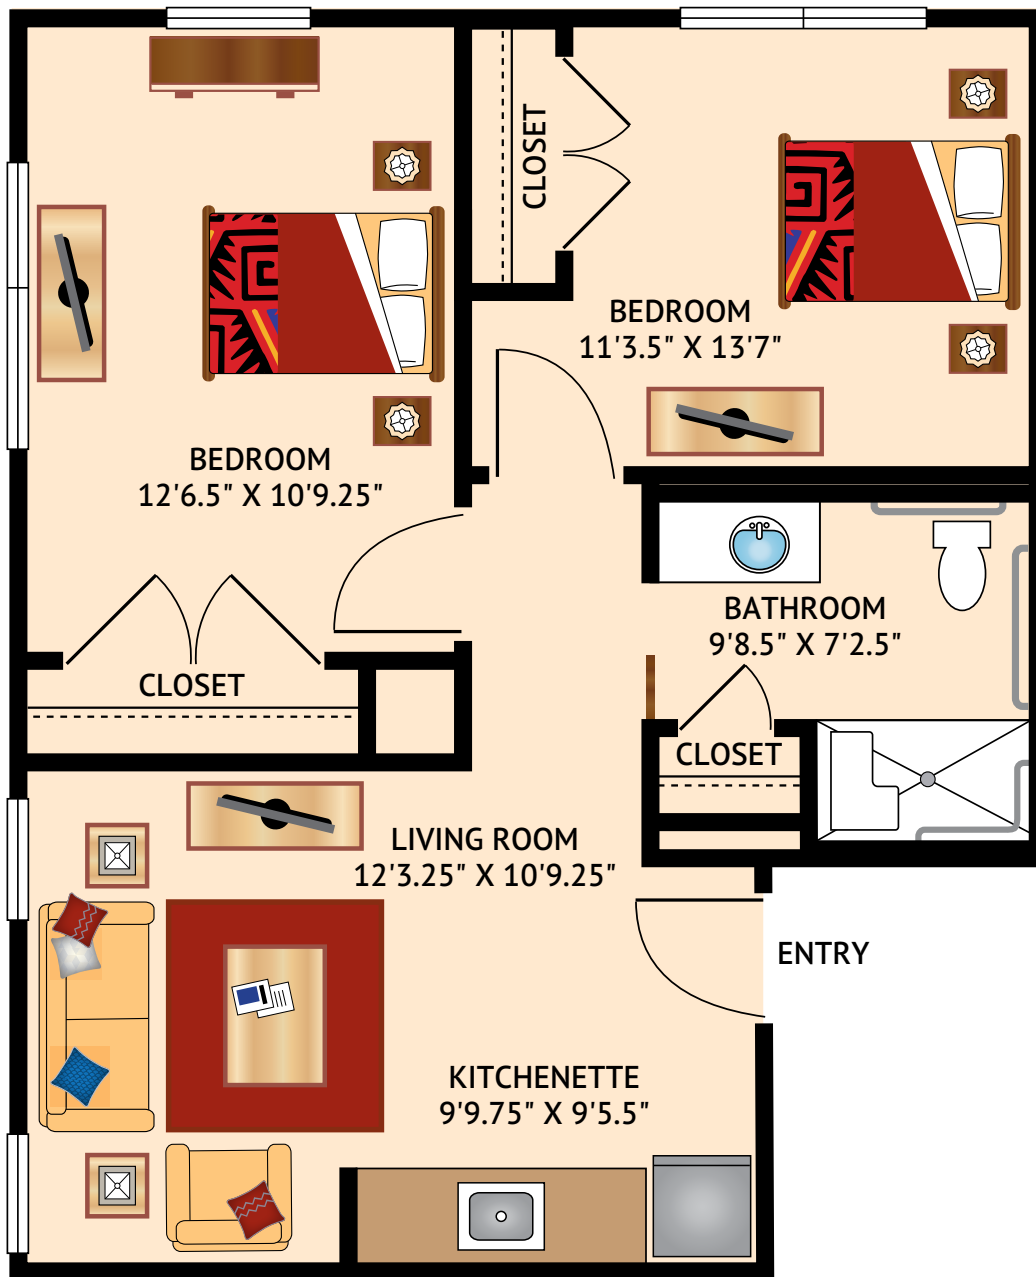

**SANDIA – ALCOVE**  
351 Square Feet

Floor plans are not to scale and are shown for comparative purposes only.  
Actual apartment floor plans may have minor variations.

**MANZANO – ALCOVE PLUS**  
389 Square Feet

Floor plans are not to scale and are shown for comparative purposes only.  
Actual apartment floor plans may have minor variations.

**CIMARRON – ONE BEDROOM**  
453 Square Feet

Floor plans are not to scale and are shown for comparative purposes only.  
Actual apartment floor plans may have minor variations.

**JEMEZ – TWO BEDROOM**  
659 Square Feet

Floor plans are not to scale and are shown for comparative purposes only.  
Actual apartment floor plans may have minor variations.

**MARIPOSA – PRIVATE ONE BEDROOM**  
255 Square Feet

Floor plans are not to scale and are shown for comparative purposes only.  
Actual apartment floor plans may have minor variations.

**MARIPOSA – PRIVATE (ADA) ONE BEDROOM**  
268 Square Feet

Floor plans are not to scale and are shown for comparative purposes only.  
Actual apartment floor plans may have minor variations.