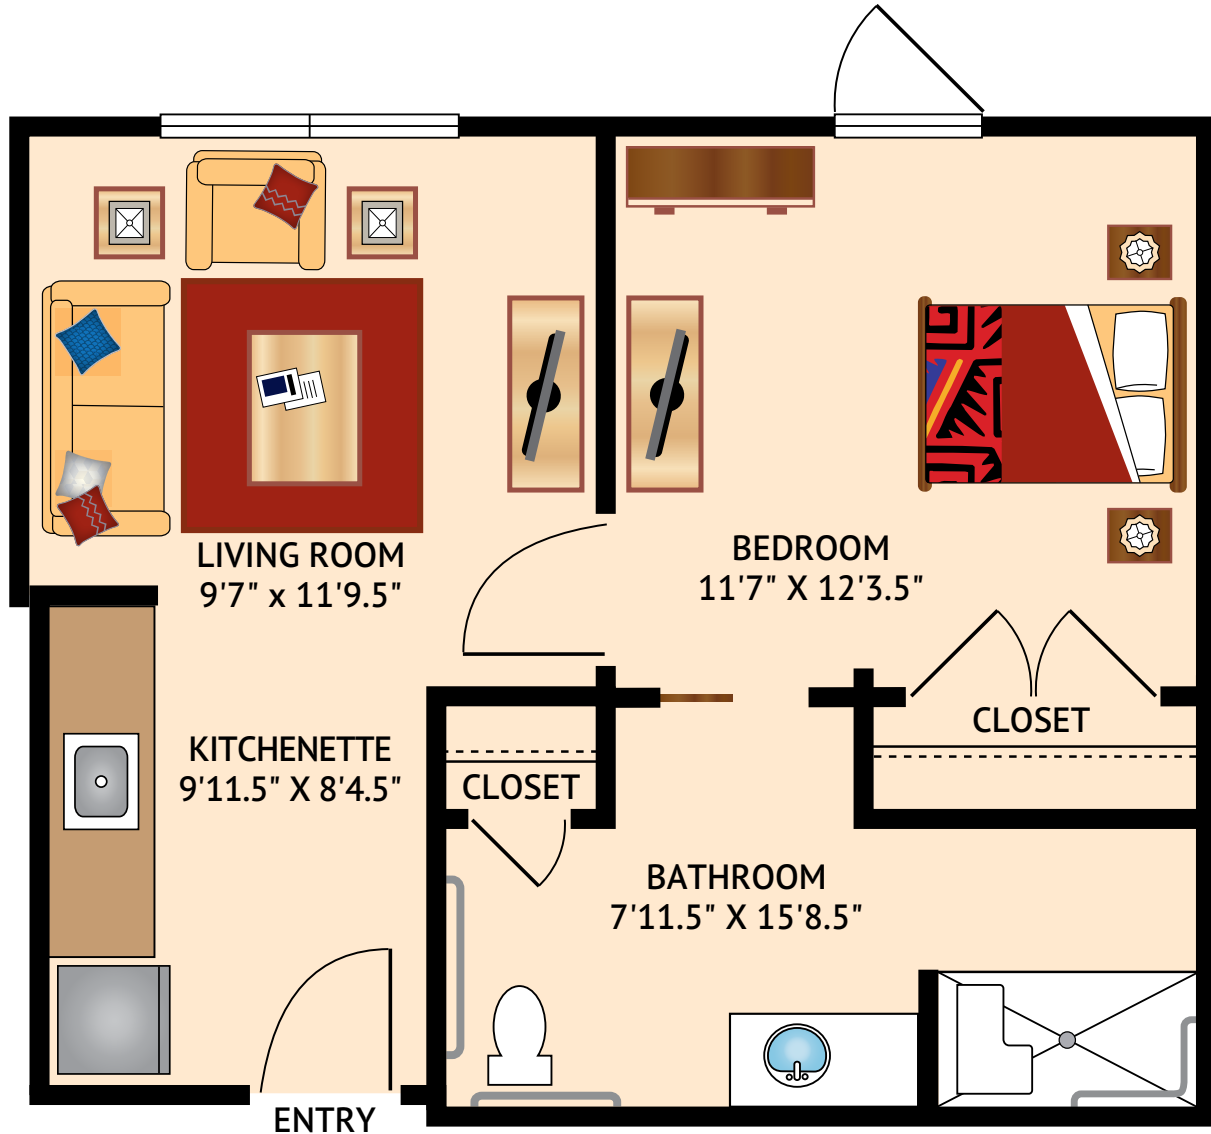

**SANDIA – ALCOVE**  
351 Square Feet

Floor plans are not to scale and are shown for comparative purposes only.  
Actual apartment floor plans may have minor variations.

**MANZANO – ALCOVE PLUS**  
389 Square Feet

Floor plans are not to scale and are shown for comparative purposes only.  
Actual apartment floor plans may have minor variations.

**CIMARRON – ONE BEDROOM**  
453 Square Feet

Floor plans are not to scale and are shown for comparative purposes only.  
Actual apartment floor plans may have minor variations.

**JEMEZ – TWO BEDROOM**  
659 Square Feet

Floor plans are not to scale and are shown for comparative purposes only.  
Actual apartment floor plans may have minor variations.

**MARIPOSA – PRIVATE ONE BEDROOM**  
255 Square Feet

Floor plans are not to scale and are shown for comparative purposes only.  
Actual apartment floor plans may have minor variations.

**MARIPOSA – PRIVATE (ADA) ONE BEDROOM**  
268 Square Feet

Floor plans are not to scale and are shown for comparative purposes only.  
Actual apartment floor plans may have minor variations.