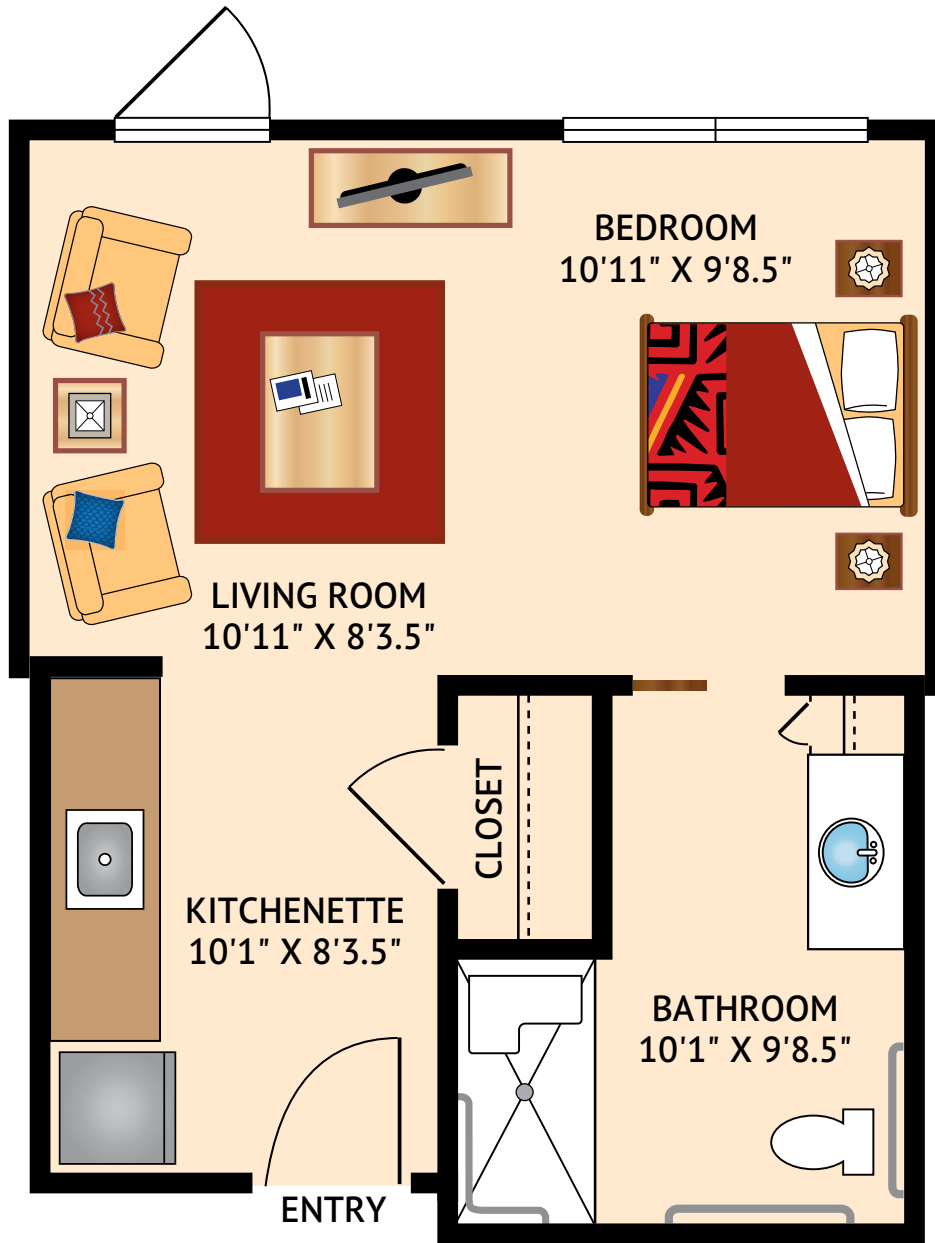

**SANDIA – ALCOVE**  
351 Square Feet

Floor plans are not to scale and are shown for comparative purposes only.  
Actual apartment floor plans may have minor variations.

**MANZANO – ALCOVE PLUS**  
389 Square Feet

Floor plans are not to scale and are shown for comparative purposes only.  
Actual apartment floor plans may have minor variations.

**CIMARRON – ONE BEDROOM**  
453 Square Feet

Floor plans are not to scale and are shown for comparative purposes only.  
Actual apartment floor plans may have minor variations.

**JEMEZ – TWO BEDROOM**  
659 Square Feet

Floor plans are not to scale and are shown for comparative purposes only.  
Actual apartment floor plans may have minor variations.

**MARIPOSA – PRIVATE ONE BEDROOM**  
255 Square Feet

Floor plans are not to scale and are shown for comparative purposes only.  
Actual apartment floor plans may have minor variations.

**MARIPOSA – PRIVATE (ADA) ONE BEDROOM**  
268 Square Feet

Floor plans are not to scale and are shown for comparative purposes only.  
Actual apartment floor plans may have minor variations.