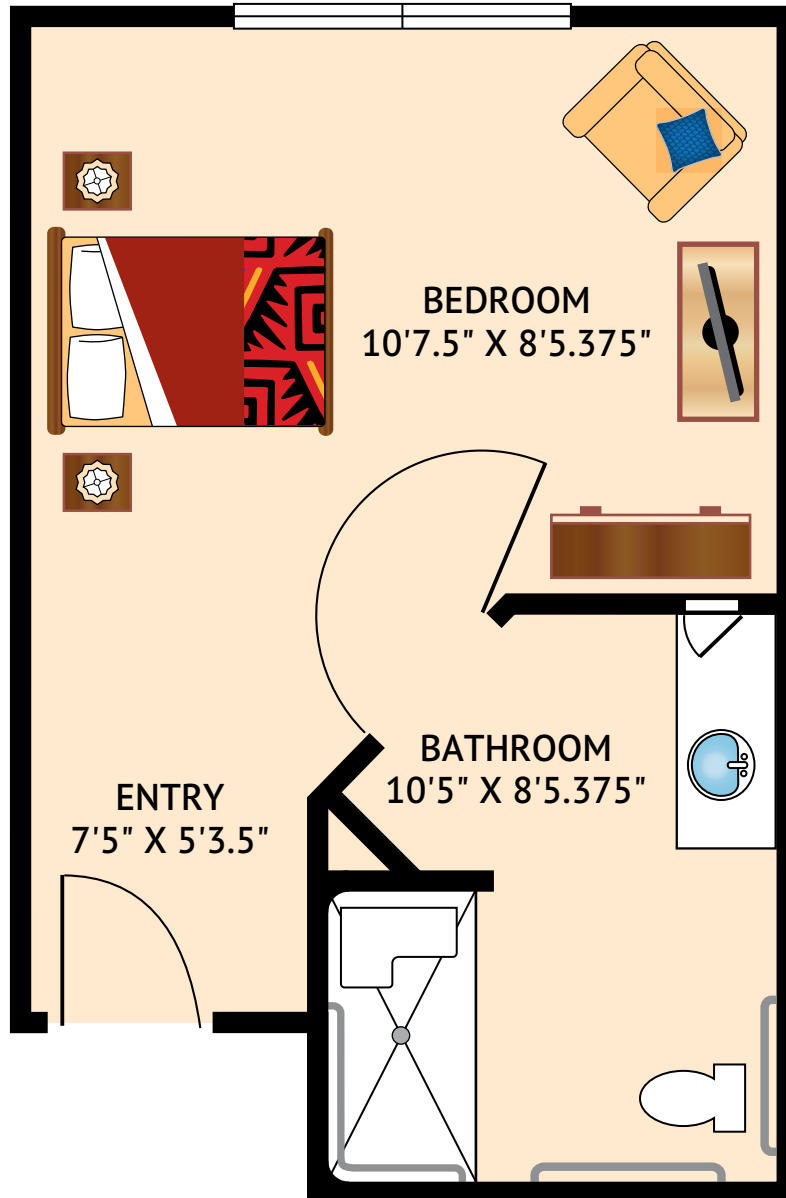

Floor plans are not to scale and are shown for comparative purposes only.  
Actual apartment floor plans may have minor variations.

**CIMARRON – ONE BEDROOM**  
453 Square Feet

Floor plans are not to scale and are shown for comparative purposes only.  
Actual apartment floor plans may have minor variations.

**JEMEZ – TWO BEDROOM**  
659 Square Feet

Floor plans are not to scale and are shown for comparative purposes only.  
Actual apartment floor plans may have minor variations.

**MARIPOSA – PRIVATE ONE BEDROOM**  
255 Square Feet

Floor plans are not to scale and are shown for comparative purposes only.  
Actual apartment floor plans may have minor variations.

**MARIPOSA – PRIVATE (ADA) ONE BEDROOM**  
268 Square Feet

Floor plans are not to scale and are shown for comparative purposes only.  
Actual apartment floor plans may have minor variations.

**ESPERANZA – SEMIPRIVATE ONE BEDROOM**  
362 Square Feet

Floor plans are not to scale and are shown for comparative purposes only.  
Actual apartment floor plans may have minor variations.

**ESPERANZA – SEMIPRIVATE TWO BEDROOM**  
359 Square Feet