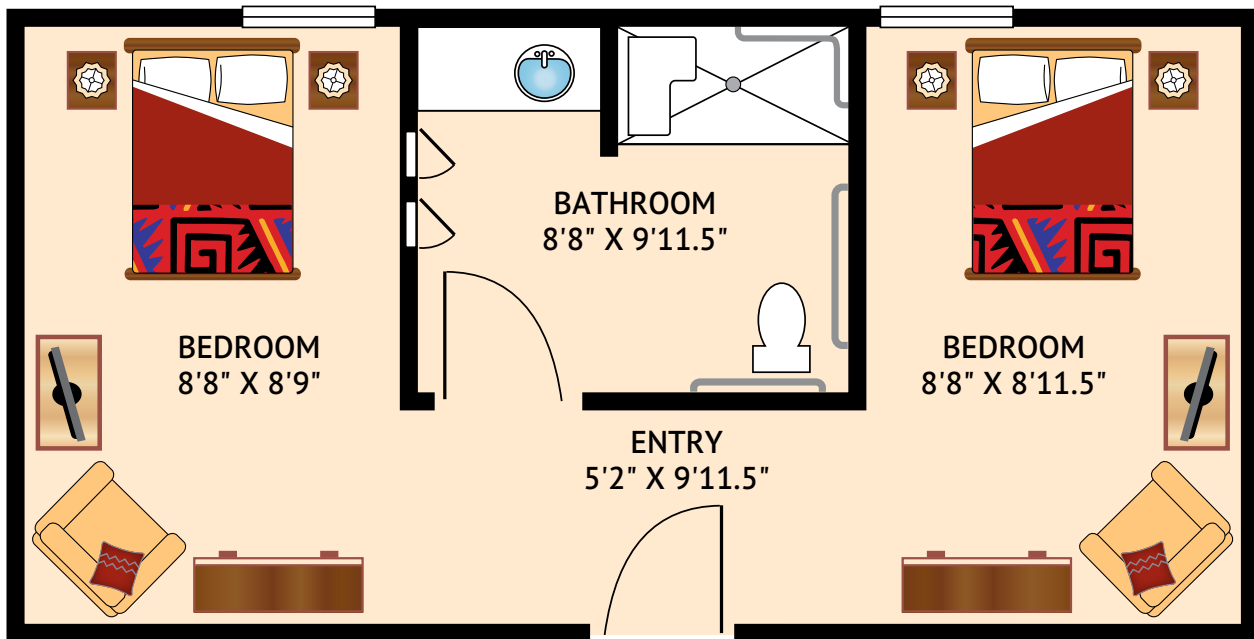

**JEMEZ – TWO BEDROOM**  
659 Square Feet

Floor plans are not to scale and are shown for comparative purposes only.  
Actual apartment floor plans may have minor variations.

**MARIPOSA – PRIVATE ONE BEDROOM**  
255 Square Feet

Floor plans are not to scale and are shown for comparative purposes only.  
Actual apartment floor plans may have minor variations.

**MARIPOSA – PRIVATE (ADA) ONE BEDROOM**  
268 Square Feet

Floor plans are not to scale and are shown for comparative purposes only.  
Actual apartment floor plans may have minor variations.

**ESPERANZA – SEMIPRIVATE ONE BEDROOM**  
362 Square Feet

Floor plans are not to scale and are shown for comparative purposes only.  
Actual apartment floor plans may have minor variations.

**ESPERANZA – SEMIPRIVATE TWO BEDROOM**  
359 Square Feet

Floor plans are not to scale and are shown for comparative purposes only.  
Actual apartment floor plans may have minor variations.