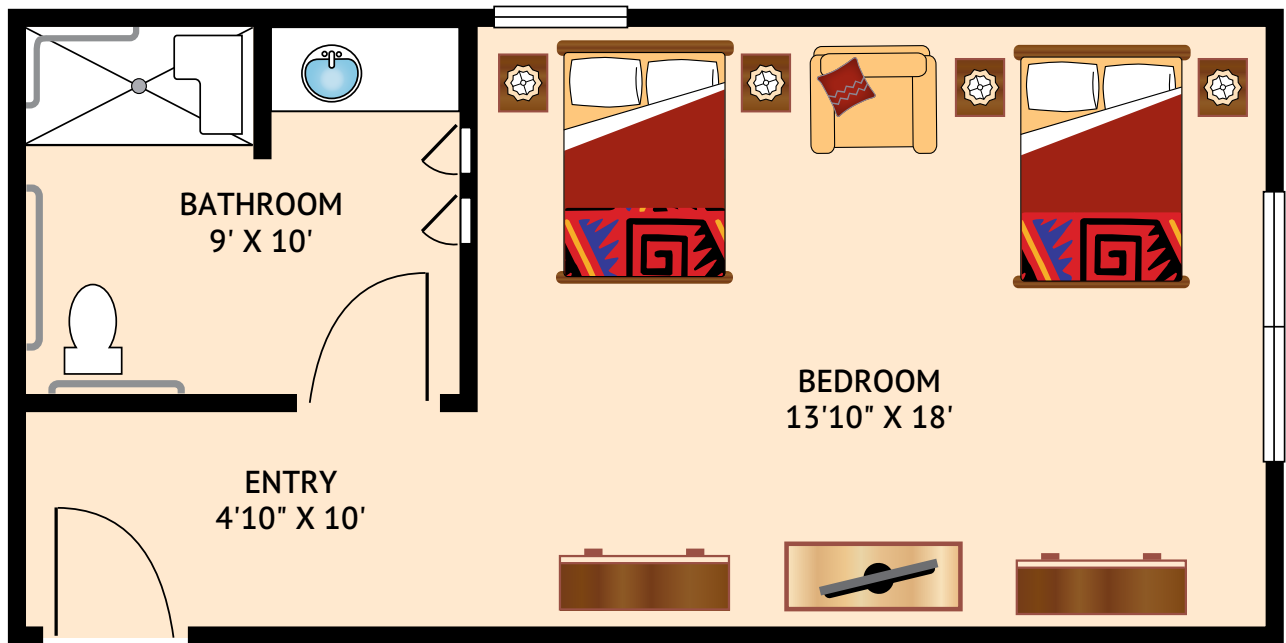

ESPERANZA – SEMIPRIVATE ONE BEDROOM
362 Square Feet

Floor plans are not to scale and are shown for comparative purposes only.
Actual apartment floor plans may have minor variations.