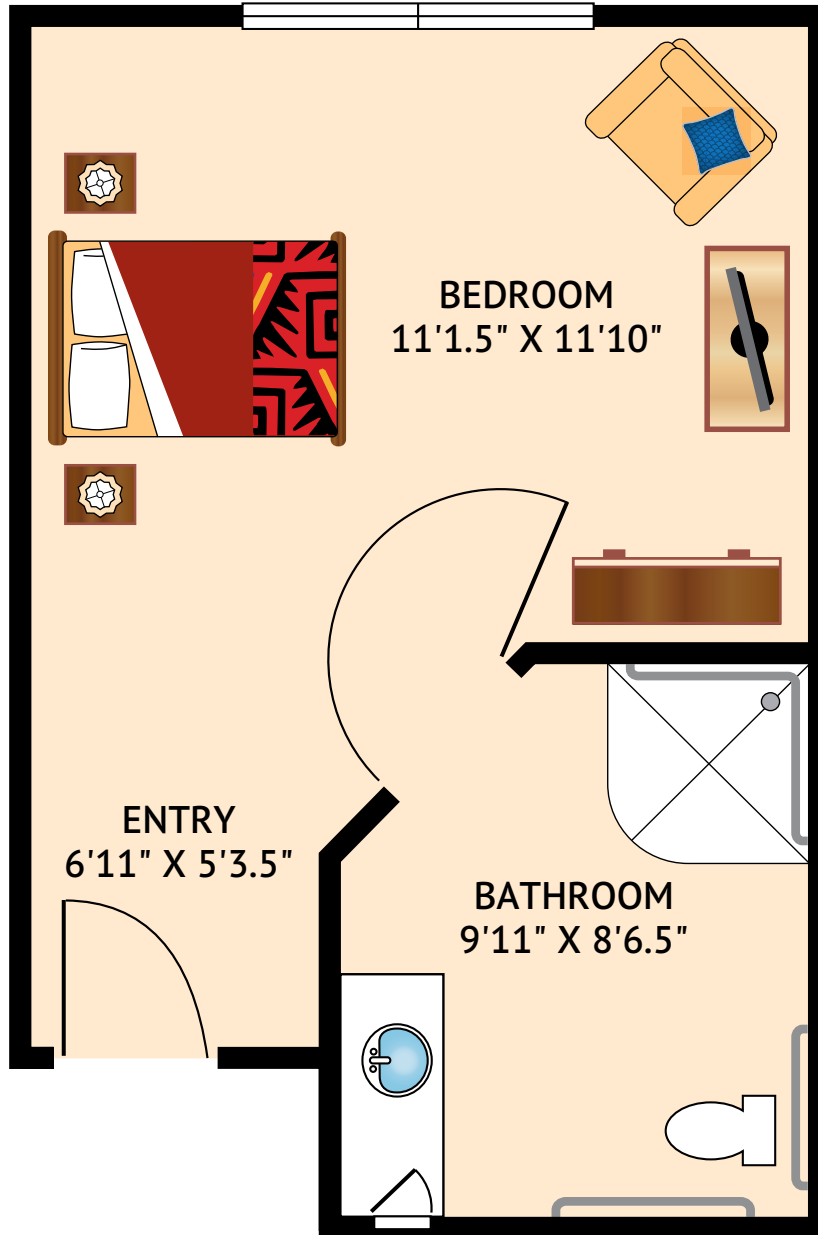

**SANDIA – ALCOVE**  
351 Square Feet

Floor plans are not to scale and are shown for comparative purposes only.  
Actual apartment floor plans may have minor variations.

**MANZANO – ALCOVE PLUS**  
389 Square Feet

Floor plans are not to scale and are shown for comparative purposes only.  
Actual apartment floor plans may have minor variations.

**CIMARRON – ONE BEDROOM**  
453 Square Feet

Floor plans are not to scale and are shown for comparative purposes only.  
Actual apartment floor plans may have minor variations.

**JEMEZ – TWO BEDROOM**  
659 Square Feet

Floor plans are not to scale and are shown for comparative purposes only.  
Actual apartment floor plans may have minor variations.

**MARIPOSA – PRIVATE ONE BEDROOM**  
255 Square Feet

**ESPERANZA – SEMIPRIVATE ONE BEDROOM**  
362 Square Feet

Floor plans are not to scale and are shown for comparative purposes only.  
Actual apartment floor plans may have minor variations.

**ESPERANZA – SEMIPRIVATE TWO BEDROOM**  
359 Square Feet