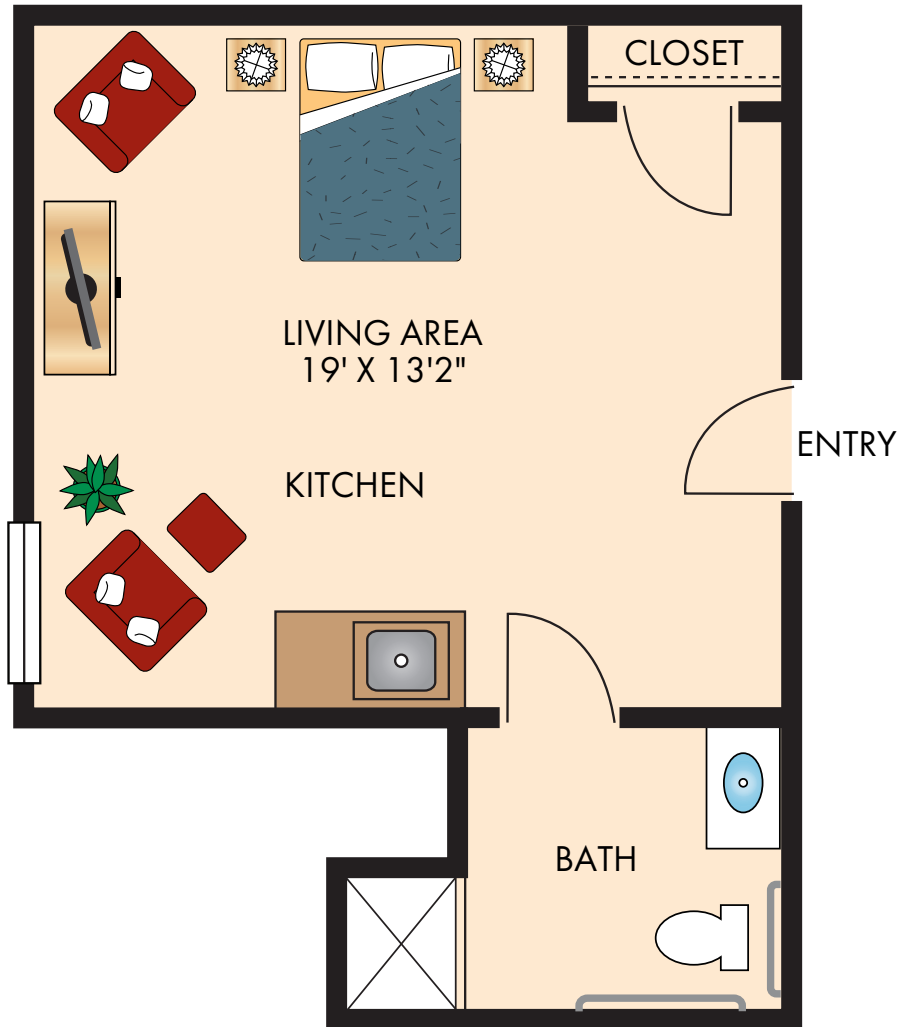

## PRIVATE SUITE

311 Square Feet

Floor plans are not to scale and are shown for comparative purposes only.  
Actual apartment floor plans may have minor variations.