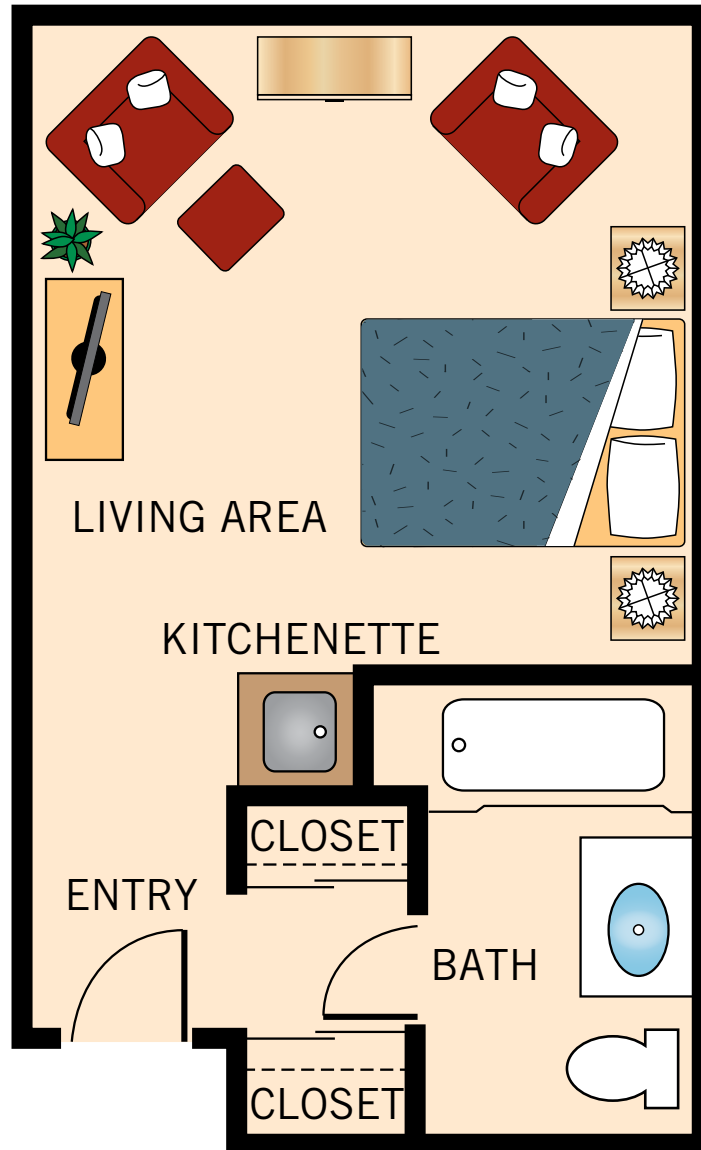

STUDIO

348 Square Feet

Floor plans are not to scale and are shown for comparative purposes only.
Actual apartment floor plans may have minor variations.